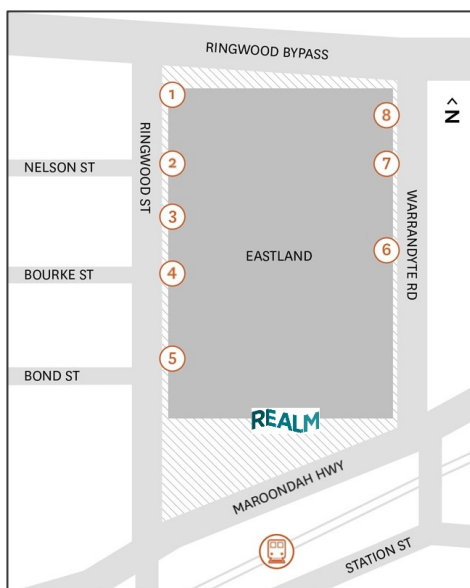

VISITOR INFORMATION

Realm is part of the Eastland/Ringwood Town Square complex.

Visitors travelling by **train** should stop at Ringwood Station on the Belgrave or Lilydale lines. Realm is located directly opposite Ringwood Station, on the north side of Maroondah Hwy.

Visitors travelling by **bus** can use routes:

- **271, 364, 370, 380, 670, 679 or 901:** stop at Ringwood Station/Maroondah Hwy
- **742:** stop at Eastland Shopping Centre/Ringwood St
- **963 or 969:** stop at Ringwood Station/Maroondah Hwy

For visitors travelling by **car**, parking is available at Eastland Shopping Centre. We recommend drivers enter at Entry West 5, at the southern end of Ringwood St.

Once inside, drivers should ascend two ramps, following signs to Town Square. Undercover parking on Level 3 is available; visitors can then walk across Ringwood Town Square to Realm.

Parking charges apply at Eastland as follows:

Hours	Rate
Up to 3 hours	Free
3.0 - 3.5 hours	\$3
3.5 - 4.0 hours	\$4
4.0 - 4.5 hours	\$5
4.5 - 5.0 hours	\$7
5.0 - 5.5 hours	\$9
5.5 - 6.0 hours	\$12
6.0 - 6.5 hours	\$15
6.5 - 7.0 hours	\$25
7.0 and over	\$30
Maximum Daily Rate - \$30	